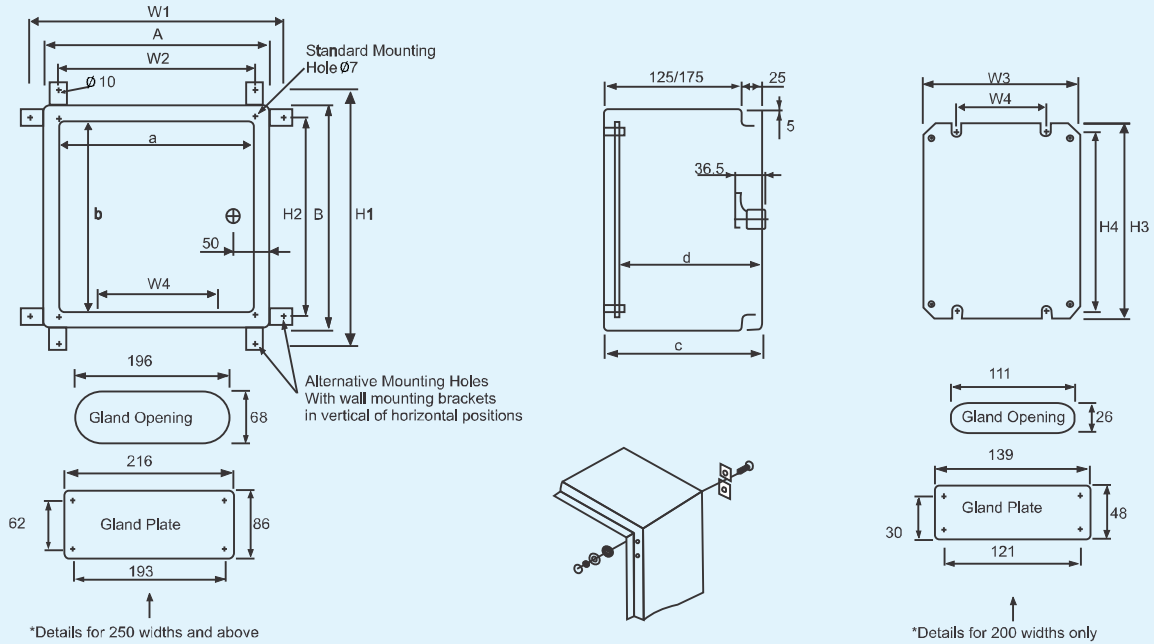

Bhartia Box IP 55 - Mounting Details

CAT. NO.	OVERALL SIZE.			OPENING DEPTH			MOUNTING HOLE POSITIONS				MOUNTING PLATE HOLE SIZE			
	A	B	C	a	b	c	W1	W2	H1	H2	W3	H3	W4	H4
SINGLE DOOR														
BIL 50000	200	200	150	150	150	135	250	160	250	160	140	176	100	106
BIL 50010	200	300	150	150	250	135	250	160	350	260	140	276	100	206
BIL 50020	250	300	200	200	250	135	300	210	350	260	190	276	150	206
BIL 50030	300	300	250	250	250	135	350	260	350	260	240	276	200	206
BIL 50050	300	300	250	250	250	185	350	260	350	260	240	276	200	206
BIL 50060	300	400	250	250	350	135	350	260	450	360	240	376	200	306
BIL 50080	300	400	250	250	350	185	350	260	450	360	240	376	200	306
BIL 50090	400	300	350	350	250	135	450	360	350	260	340	276	300	206
BIL 50110	400	300	350	350	250	185	450	360	350	260	340	276	300	206
BIL 50120	400	400	350	350	350	135	450	360	450	360	340	376	300	306
BIL 50140	400	400	350	350	350	185	450	360	450	360	340	376	300	306
BIL 50150	400	500	350	350	450	135	450	360	550	460	340	476	300	406
BIL 50170	400	500	350	350	450	185	450	360	550	460	340	476	300	406
BIL 50190	400	600	350	350	550	185	450	360	650	560	340	576	300	506
BIL 50210	500	600	450	450	550	185	550	460	650	560	440	576	400	506
BIL 50220	500	700	450	450	650	185	550	460	750	660	440	676	400	606
BIL 50230	500	700	450	450	650	285	550	460	750	660	440	676	400	606
BIL 50240	600	400	550	550	350	185	650	560	450	360	540	376	500	306
BIL 50250	600	400	550	550	350	285	650	560	450	360	540	376	500	306
BIL 50260	600	500	550	550	450	185	650	560	550	460	540	476	500	406
BIL 50270	600	600	550	550	550	185	650	560	650	560	540	576	500	506
BIL 50280	600	600	550	550	550	285	650	560	650	560	540	576	500	506
BIL 50290	600	700	550	550	650	185	650	560	750	660	540	676	500	606
BIL 50300	600	800	550	550	750	185	650	560	850	760	540	776	500	706
BIL 50320	600	800	550	550	750	285	650	560	850	760	540	976	500	906
BIL 50330	600	1000	550	550	950	185	650	560	1050	960	540	976	500	906
BIL 50340	600	1000	550	550	950	285	650	560	1050	960	540	976	500	906
BIL 50310	800	800	750	750	750	285	850	760	850	760	740	776	700	706
BIL 50350	800	1000	750	750	950	185	850	760	1050	960	740	976	700	906
BIL 50360	800	1000	750	750	950	235	850	760	1050	960	740	976	700	906
BIL 50390	800	1000	750	750	950	285	850	760	1050	960	740	976	700	906
BIL 50395	800	1200	750	750	1150	285	850	760	1250	1160	740	1176	700	1106
DOUBLE DOOR														
BIL 50500	1000	800	950	950	750	185	1050	960	850	760	940	776	900	706
BIL 50520	1000	800	950	950	750	285	1050	960	850	760	940	776	900	706
BIL 50540	1000	1000	950	950	950	285	1050	960	1050	960	940	976	900	906
BIL 50550	1000	1200	950	950	1150	285	1050	960	1250	1160	940	1176	900	1106
BIL 50560	1000	1400	950	950	1350	285	1050	960	1450	1360	940	1376	900	1306
BIL 50570	1200	1400	1150	1150	1350	285	1250	1160	1450	1360	1140	1376	1100	1306
BIL 50580	1000	1400	950	950	1350	385	1050	960	1450	1360	940	1376	900	1306
BIL 50590	1200	1400	1150	1150	1350	385	1250	1160	1450	1360	1140	1376	1100	1306

*All dimensions in mm